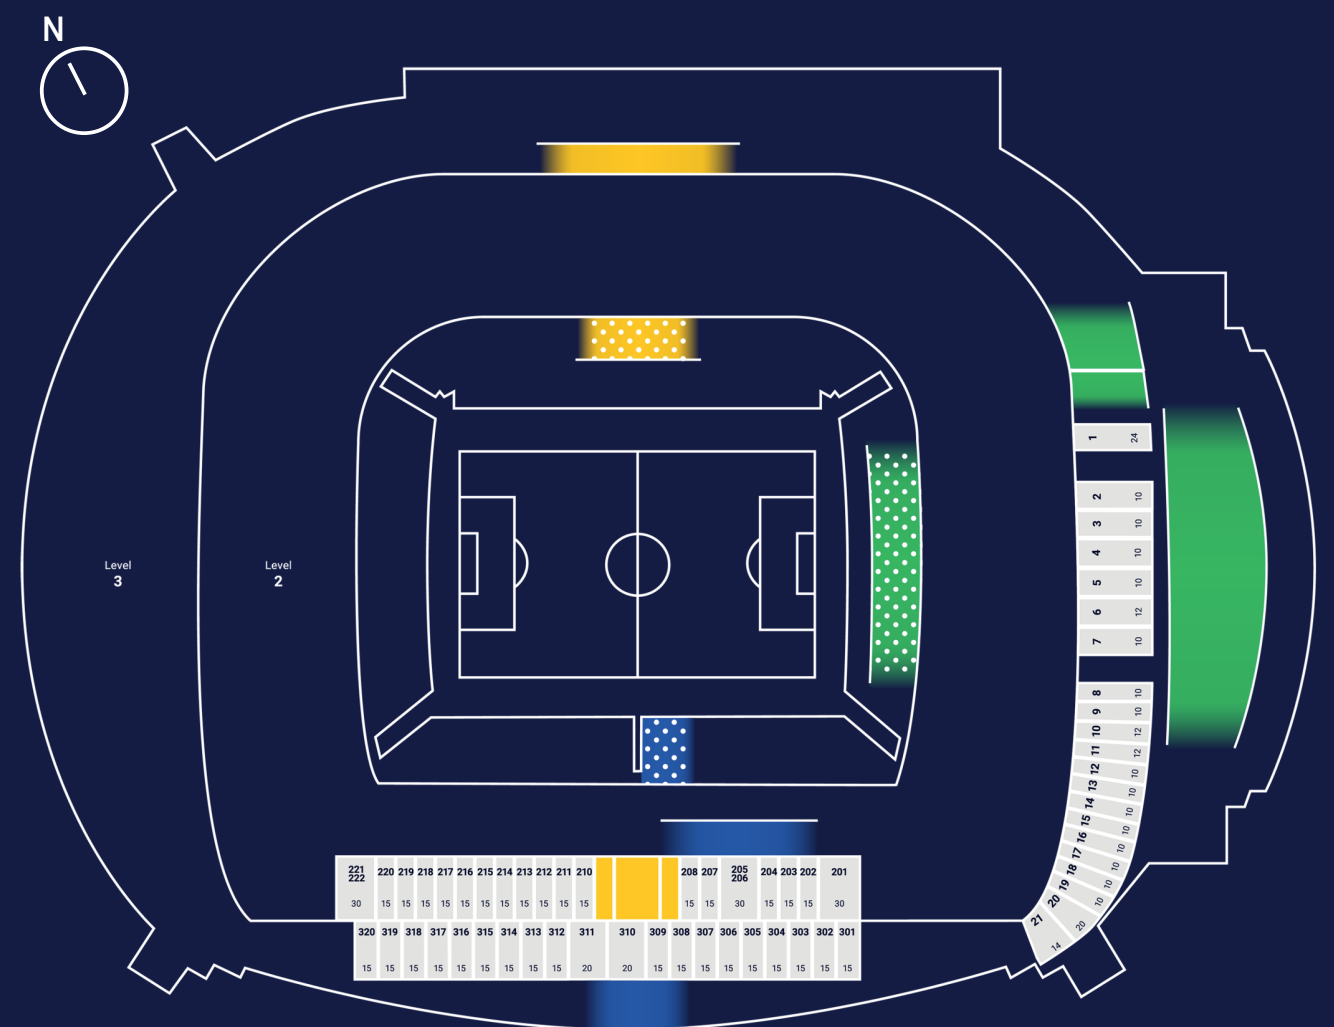

YOUR HOSPITALITY PACKAGES

Select your hospitality package according to your preferences!

Whether it's a Single Match of your favorite team, a Venue Series package with all matches at one location (and up to 20% discount) or our Final Series package with the most important matches of the tournament – there is a perfect package for you!

SINGLE MATCHES**			
SKYBOX	PLATINUM LOUNGE	PRESTIGE LOUNGE	CLUB LOUNGE
on request	on request	from 1.850€*	from 1.250€*

VENUE SERIES (5 MATCHES)			
SKYBOX	PLATINUM LOUNGE	PRESTIGE LOUNGE	CLUB LOUNGE
from 95.500€*	from 11.800€*	from 9.550€*	from 7.170€*

*Price per person/Skybox. The price does not include VAT and is subject to change. This information sheet does not represent an offer to sell packages to you, but rather is a non-binding invitation to submit a purchase offer if you are interested. The availability of a certain number and/or categories of Hospitality Packages is also not guaranteed by this information sheet. Pricing can be subject to change.

**Matches of the German national team are not offered as single matches.