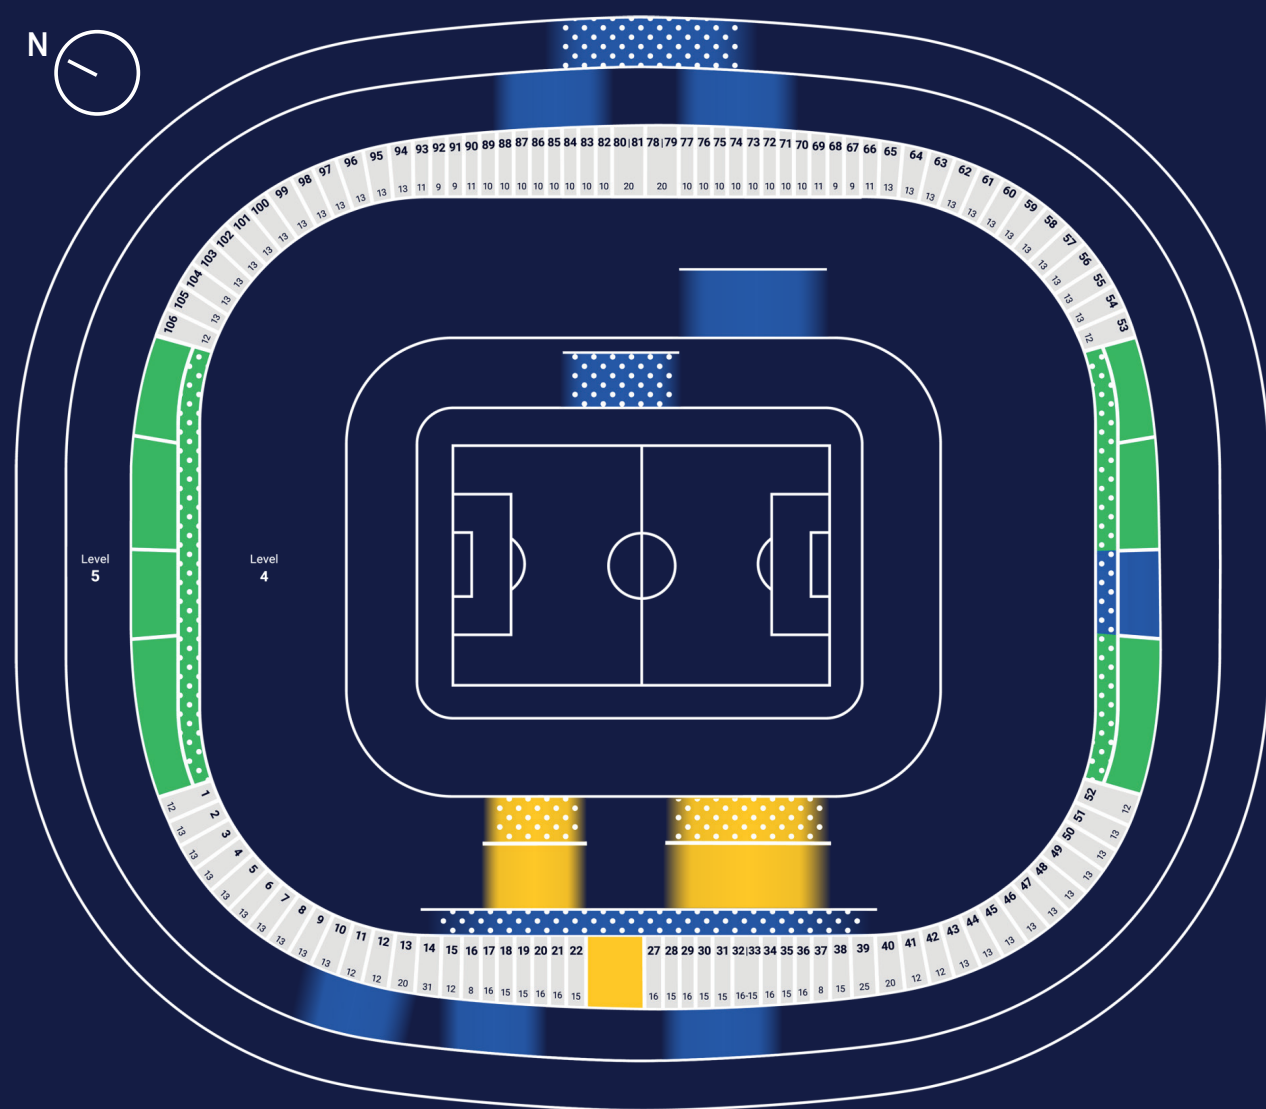

YOUR HOSPITALITY PACKAGES

Select your hospitality package according to your preferences!

Whether it's a Single Match of your favorite team, a Venue Series package with all matches at one location (and up to 20% discount) or our Final Series package with the most important matches of the tournament – there is a perfect package for you!

SINGLE MATCHES**			
SKYBOX	PLATINUM LOUNGE	PRESTIGE LOUNGE	CLUB LOUNGE
on request	from 2.500€*	from 1.850€*	from 1.250€*

VENUE SERIES (6 MATCHES)			
SKYBOX	PLATINUM LOUNGE	PRESTIGE LOUNGE	CLUB LOUNGE
from 117.000€*	from 17.985€*	from 14.465€*	from 10.800€*

*Price per person/Skybox. The price does not include VAT and is subject to change. This information sheet does not represent an offer to sell packages to you, but rather is a non-binding invitation to submit a purchase offer if you are interested. The availability of a certain number and/or categories of Hospitality Packages is also not guaranteed by this information sheet. Pricing can be subject to change.

**Matches of the German national team are not offered as single matches.