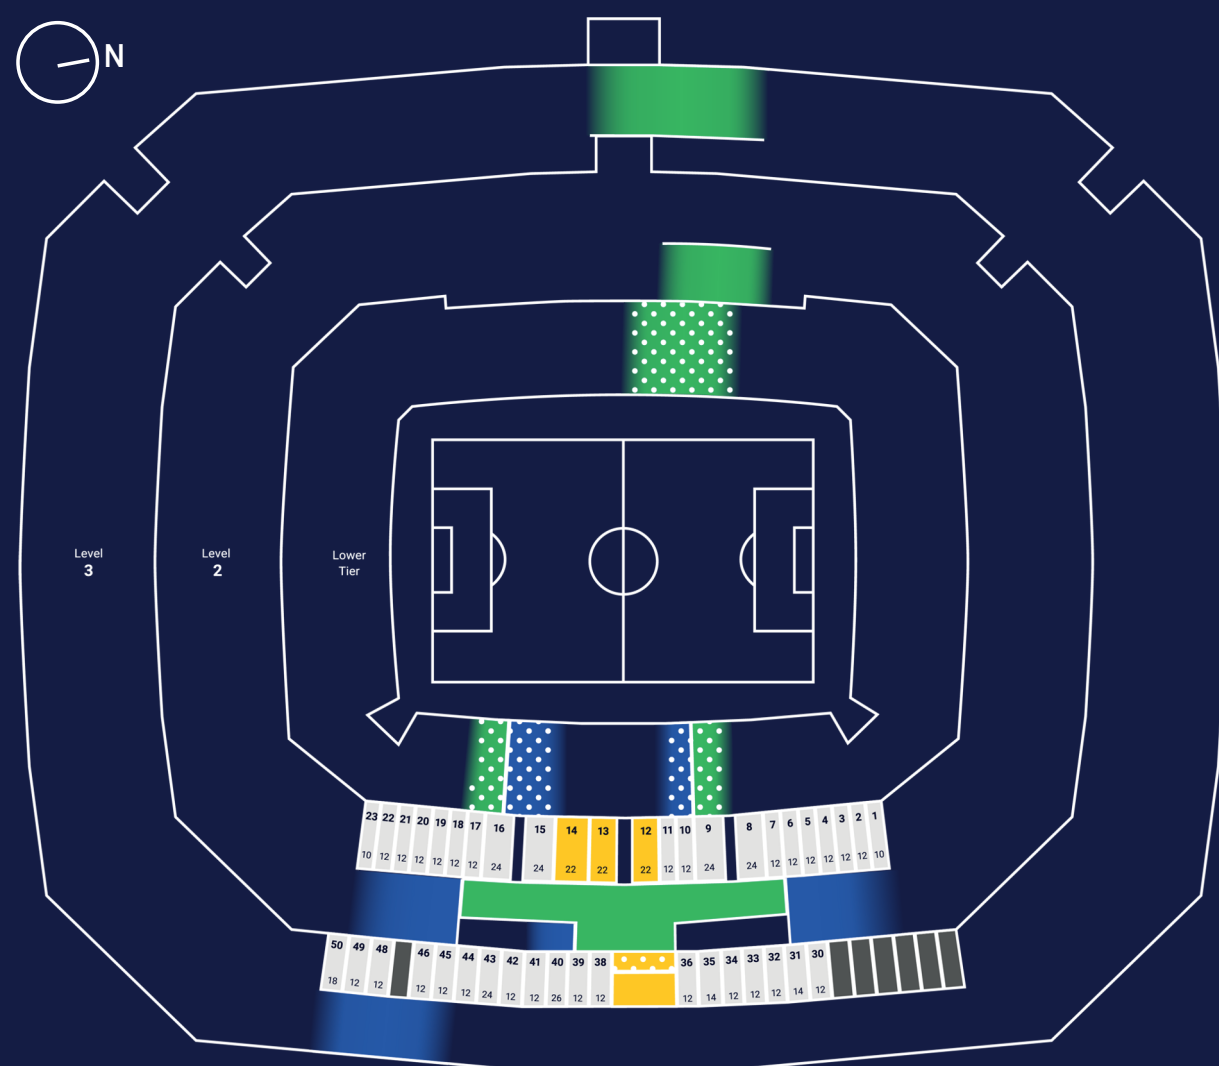

YOUR HOSPITALITY PACKAGES

Select your hospitality package according to your preferences!

Whether it's a Single Match of your favorite team, a Venue Series package with all matches at one location (and up to 20% discount) or our Final Series package with the most important matches of the tournament – there is a perfect package for you!

SINGLE MATCHES

SKYBOX	PLATINUM LOUNGE	PRESTIGE LOUNGE	CLUB LOUNGE
on request	on request	from 1.850€*	from 1.250€*

VENUE SERIES (5 MATCHES)

SKYBOX	PLATINUM LOUNGE	PRESTIGE LOUNGE	CLUB LOUNGE
from 117.000€*	from 9.750€*	from 7.900€*	from 5.560€*

*Price per person/Skybox. The price does not include VAT and is subject to change. This information sheet does not represent an offer to sell packages to you, but rather is a non-binding invitation to submit a purchase offer if you are interested. The availability of a certain number and/or categories of Hospitality Packages is also not guaranteed by this information sheet. Pricing can be subject to change.