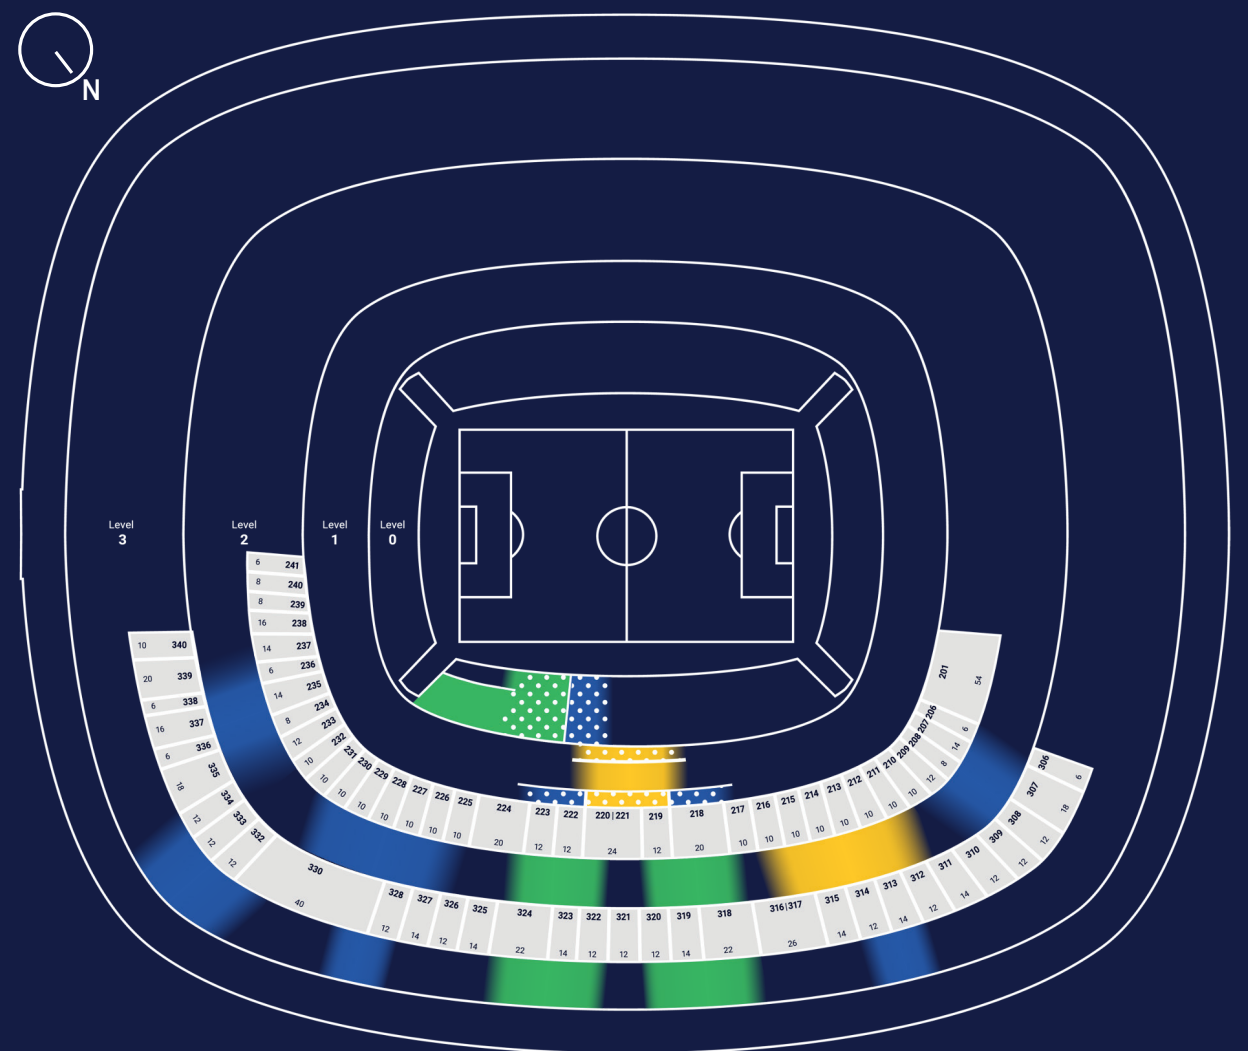

YOUR HOSPITALITY PACKAGES

Select your hospitality package according to your preferences!

Whether it's a Single Match of your favorite team, a Venue Series package with all matches at one location (and up to 20% discount) or our Final Series package with the most important matches of the tournament – there is a perfect package for you!

SINGLE MATCHES**			
SKYBOX	PLATINUM LOUNGE	PRESTIGE LOUNGE	CLUB LOUNGE
on request	from 2.500€*	from 1.850€*	from 1.250€*

VENUE SERIES (5 MATCHES)			
SKYBOX	PLATINUM LOUNGE	PRESTIGE LOUNGE	CLUB LOUNGE
from 73.600€*	from 12.540€*	from 10.120€*	from 6.920€*

*Price per person/Skybox. The price does not include VAT and is subject to change. This information sheet does not represent an offer to sell packages to you, but rather is a non-binding invitation to submit a purchase offer if you are interested. The availability of a certain number and/or categories of Hospitality Packages is also not guaranteed by this information sheet. Pricing can be subject to change.

**Matches of the German national team are not offered as single matches.