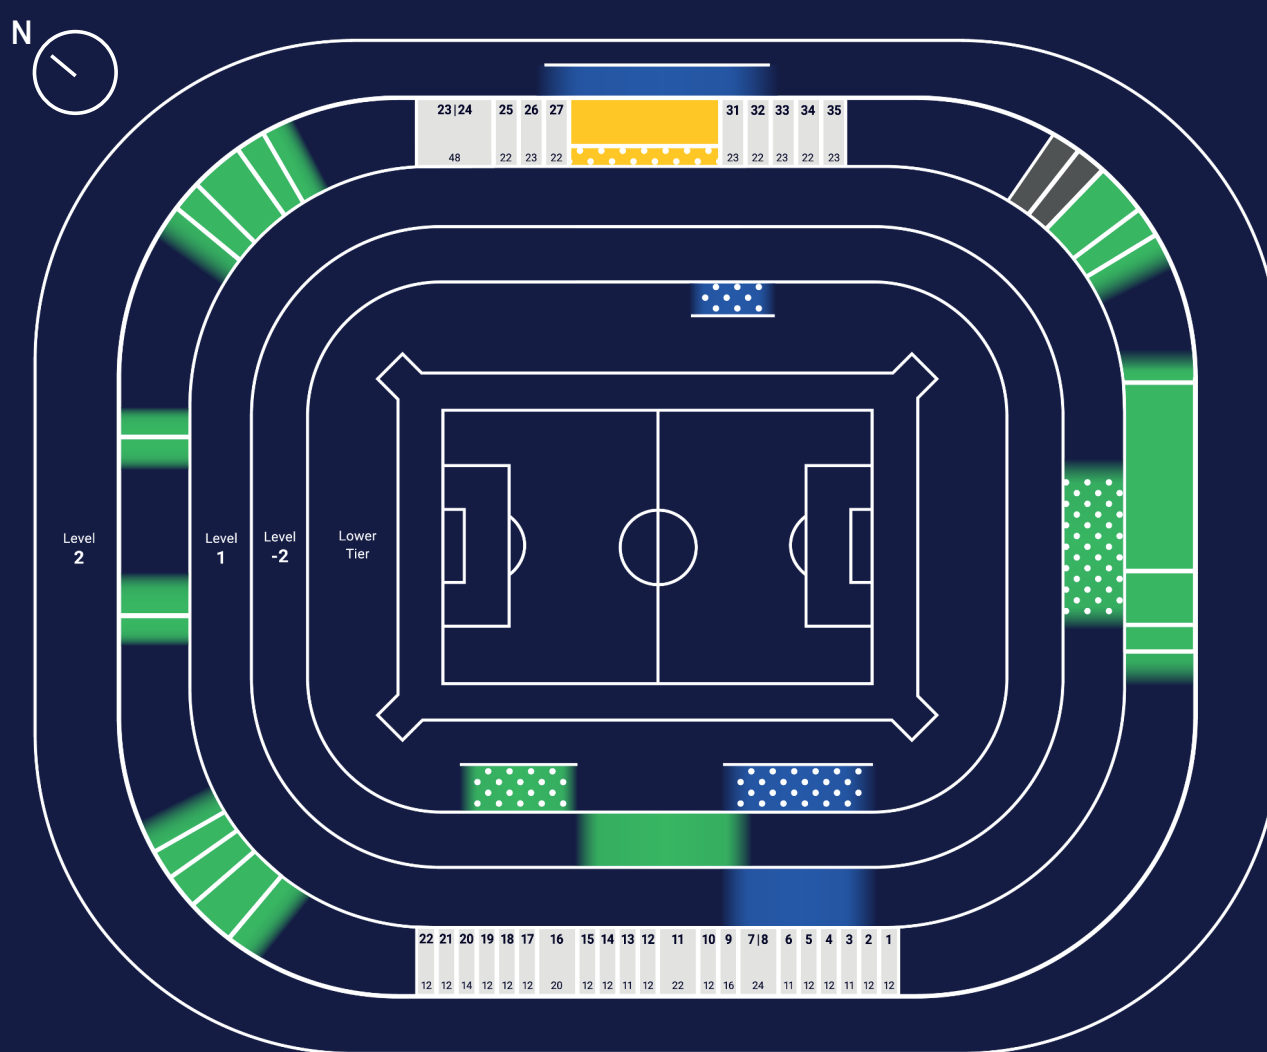

YOUR HOSPITALITY PACKAGES

Select your hospitality package according to your preferences!

Whether it's a Single Match of your favorite team, a Venue Series package with all matches at one location (and up to 20% discount) or our Final Series package with the most important matches of the tournament – there is a perfect package for you!

SINGLE MATCHES			
SKYBOX	PLATINUM LOUNGE	PRESTIGE LOUNGE	CLUB LOUNGE
on request	on request	from 1.850€*	from 1.250€*

VENUE SERIES (5 MATCHES)			
SKYBOX	PLATINUM LOUNGE	PRESTIGE LOUNGE	CLUB LOUNGE
from 142.800€*	from 9.850€*	from 7.950€*	from 5.920€*

*Price per person/Skybox. The price does not include VAT and is subject to change. This information sheet does not represent an offer to sell packages to you, but rather is a non-binding invitation to submit a purchase offer if you are interested. The availability of a certain number and/or categories of Hospitality Packages is also not guaranteed by this information sheet. Pricing can be subject to change.