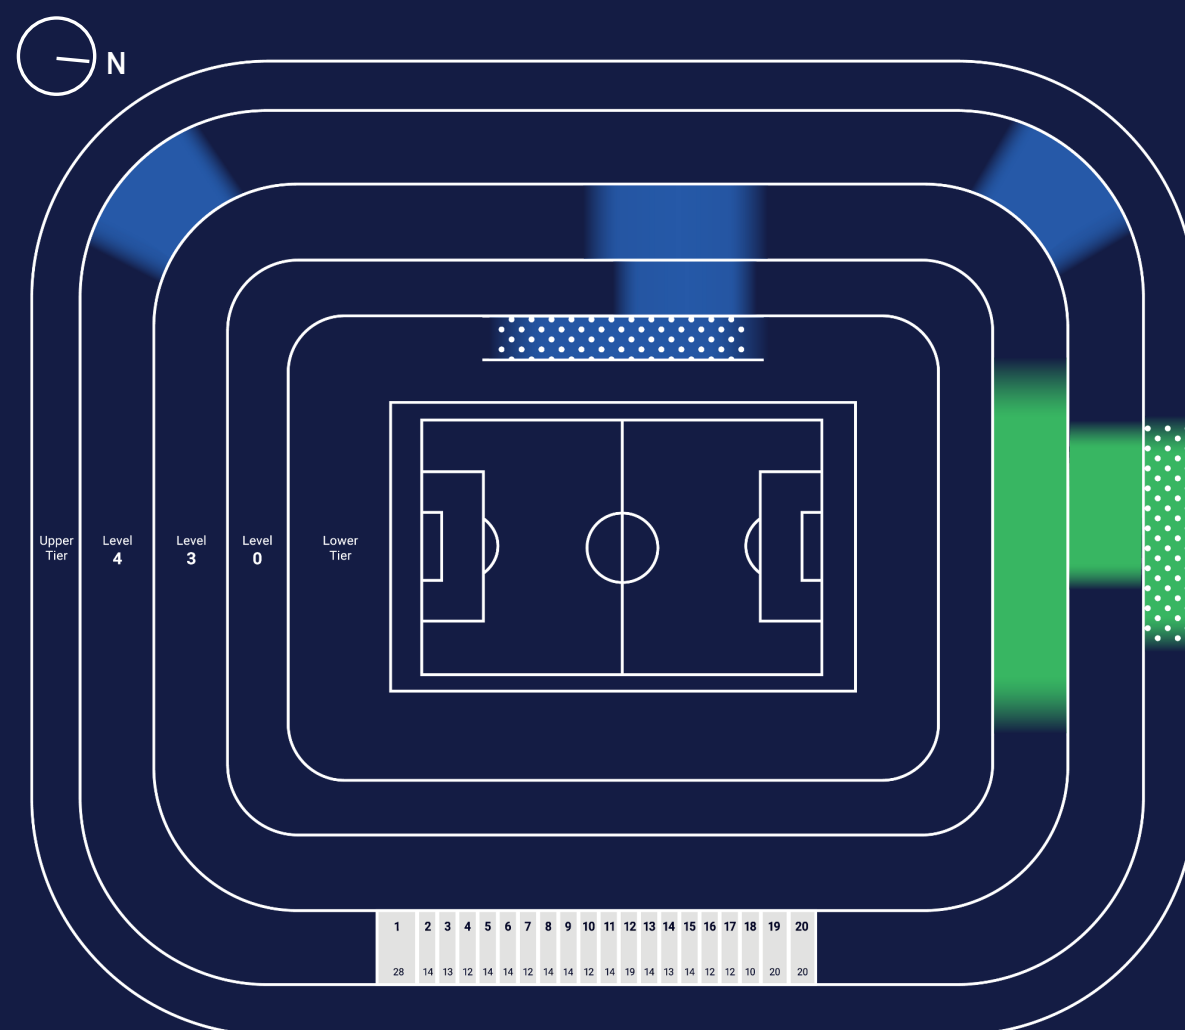

YOUR HOSPITALITY PACKAGES

Select your hospitality package according to your preferences!

Whether it's a Single Match of your favorite team, a Venue Series package with all matches at one location (and up to 20% discount) or our Final Series package with the most important matches of the tournament – there is a perfect package for you!

SINGLE MATCHES

SKYBOX	PLATINUM LOUNGE	PRESTIGE LOUNGE	CLUB LOUNGE
on request	–	from 1.850€*	from 1.250€*

VENUE SERIES (6 MATCHES)

SKYBOX	PLATINUM LOUNGE	PRESTIGE LOUNGE	CLUB LOUNGE
from 173.000€*	–	from 11.500€*	from 8.210€*

*Price per person/Skybox. The price does not include VAT and is subject to change. This information sheet does not represent an offer to sell packages to you, but rather is a non-binding invitation to submit a purchase offer if you are interested. The availability of a certain number and/or categories of Hospitality Packages is also not guaranteed by this information sheet. Pricing can be subject to change.