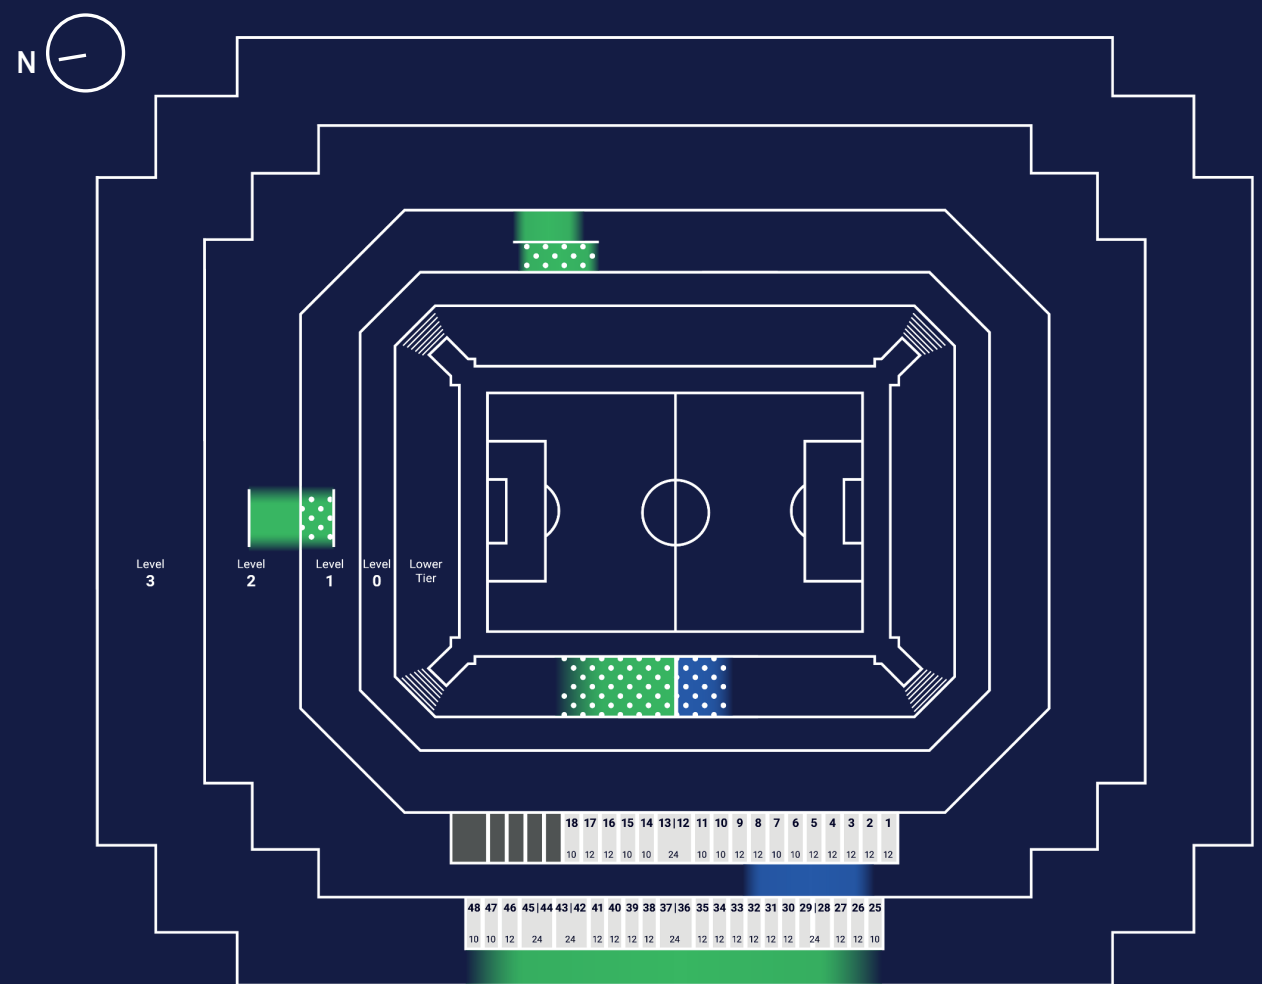

YOUR HOSPITALITY PACKAGES

Select your hospitality package according to your preferences!

Whether it's a Single Match of your favorite team, a Venue Series package with all matches at one location (and up to 20% discount) or our Final Series package with the most important matches of the tournament – there is a perfect package for you!

SINGLE MATCHES			
SKYBOX	PLATINUM LOUNGE	PRESTIGE LOUNGE	CLUB LOUNGE
on request	on request	from 1.850€*	from 1.250€*

VENUE SERIES (5 MATCHES)			
SKYBOX	PLATINUM LOUNGE	PRESTIGE LOUNGE	CLUB LOUNGE
from 93.500€*	–	from 7.550€*	from 5.310€*

*Price per person/Skybox. The price does not include VAT and is subject to change. This information sheet does not represent an offer to sell packages to you, but rather is a non-binding invitation to submit a purchase offer if you are interested. The availability of a certain number and/or categories of Hospitality Packages is also not guaranteed by this information sheet. Pricing can be subject to change.